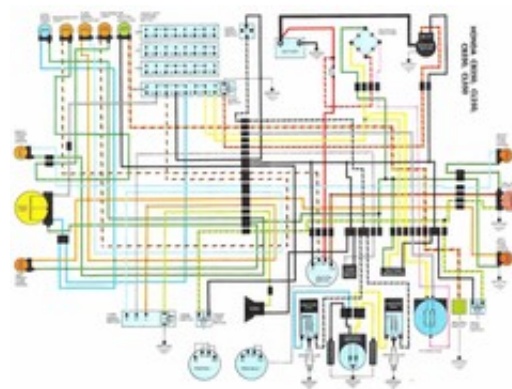

Download from
Dreamstime.com

This watermarked comp image is for previewing purposes only.

ID 35103813

© Yulia Gapeenko | Dreamstime.com

[Schemas Electrique KAWASAKI ER6](#)

[Schemas Electrique KAWASAKI ER6](#)