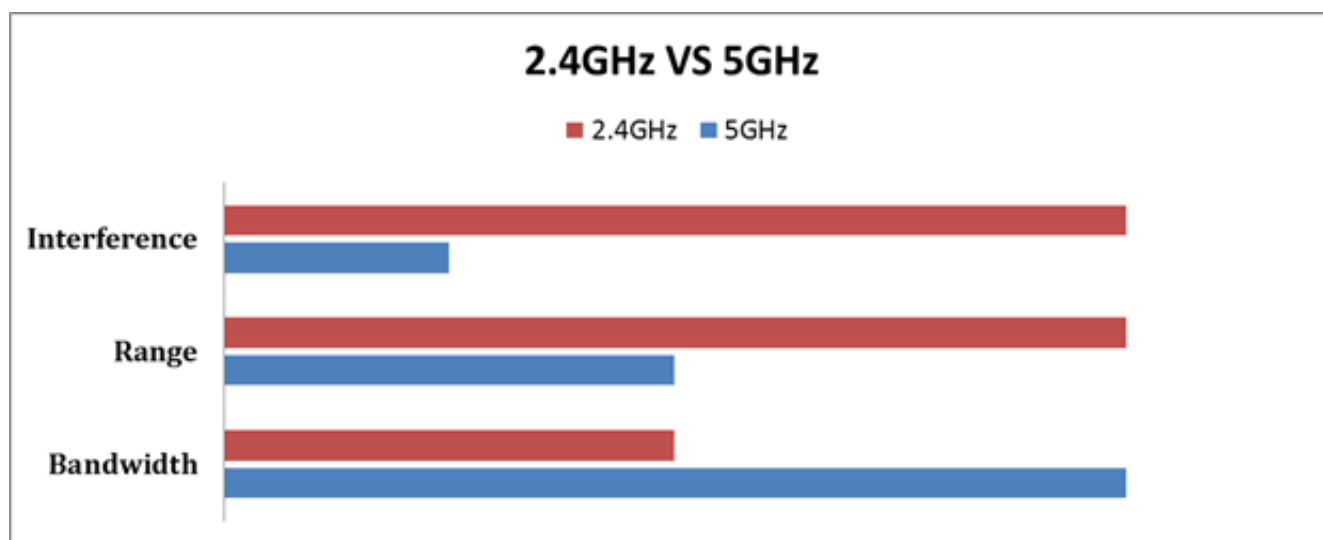

While lower frequencies provide better reach for a given output power and receiver sensitivity, other considerations may require the use of higher frequencies, such as 2.4 GHz. There are benefits for both 900 MHz wireless and 2.4 GHz Wi-Fi, as well as compromises, says Aikin. Look for merchants who offer free shipping and generous return policy. For a 2.4 GHz cordless phone, you should be aware of the seller return policy, preferably sellers who allow returns up to one month after delivery.

1. [wifi games](#)
2. [wifi games for android](#)
3. [wifi gamesir controller](#)

6 m antennas For 900 MHz at 32 km you must have at least 46 meter antennas to get a good signal from at least 60 of the Fresnel zone. 4 GHz In some cases, we may continue to charge a payment method beyond the expiration date at our sole discretion, and subject to approval by the payment processor or issuing bank.

wifi games

wifi games, wifi games for android, wifi games download, wifi games offline, wifi games among us, wifi games multiplayer, wifi games minecraft, wifi games pes, wifi games pes 2017, wifi games apk [2011 Office For Mac Home And Business](#)

When you make a two-point wireless signal connection, you will first consider whether to use 900 MHz or 2.4 GHz. [Background Font In Word For Mac 2011](#)

[Electric amp: Glossy](#)

wifi games for android

[Dead Rising 2 Pc Crackle Glass](#)

So what better In fact, the choice of one above the other is a decision that depends on the application type and the client goals. 4GHz wins in this area with its larger L2 cache. You agree to pay for fee-based services you purchase from us, as well as any other charges that may be charged to your account, including applicable taxes and fees. [Files My Recover](#) [كيفية استخدام برنامج](#)

wifi gamesir controller