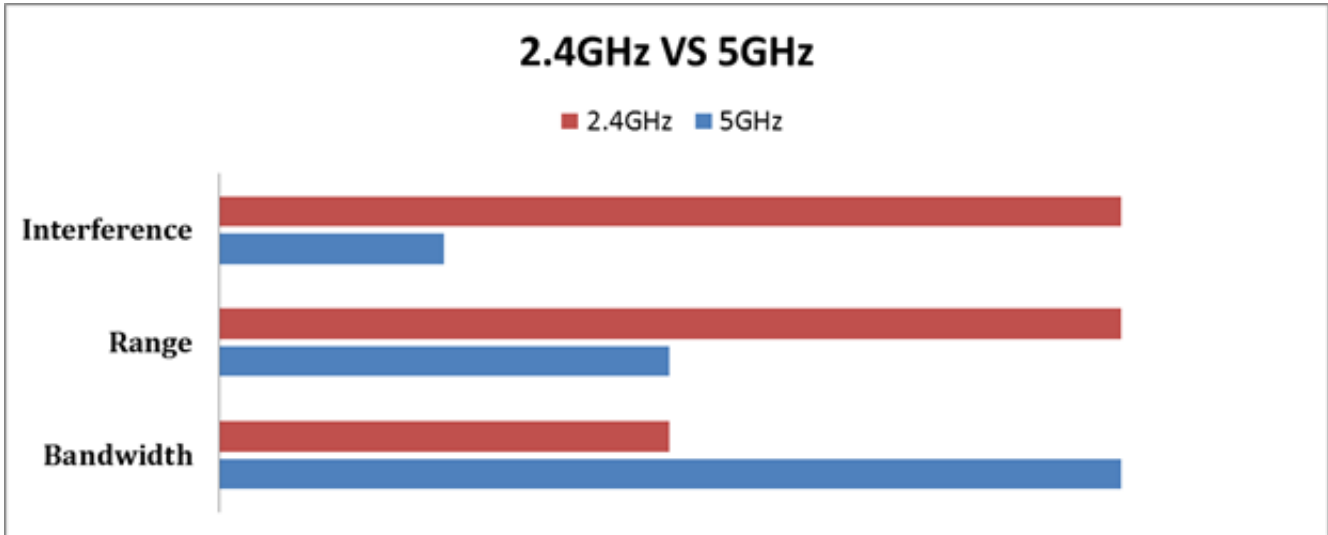

Download

[900 Mhz Vs 2.4ghz Wifi4games](#)

Download

While lower frequencies provide better reach for a given output power and receiver sensitivity, other considerations may require the use of higher frequencies, such as 2.4 GHz. There are benefits for both 900 MHz wireless and 2.4 GHz Wi-Fi, as well as compromises, says Aikin. Look for merchants who offer free shipping and generous return policy. For a 2.4 GHz cordless phone, you should be aware of the seller return policy, preferably sellers who allow returns up to one month after delivery.

1. [wifi games](#)
2. [wifi games for android](#)
3. [wifi gamesir controller](#)

6 m antennas For 900 MHz at 32 km you must have at least 46 meter antennas to get a good signal from at least 60 of the Fresnel zone. 4 GHz In some cases, we may continue to charge a payment method beyond the expiration date at our sole discretion, and subject to approval by the payment processor or issuing bank.